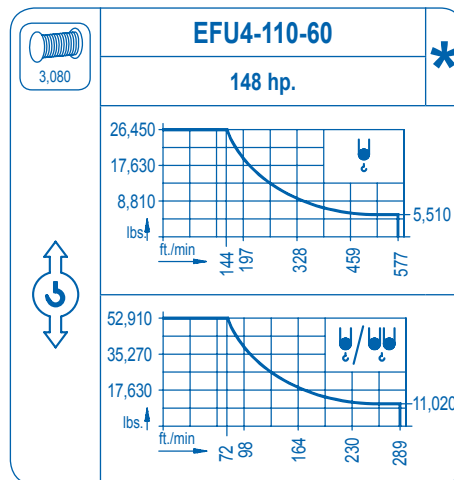

R. máx.	En servicio In operation En service In Betrieb	10XR83....376,770 lbs.	R. máx.	Fuera de servicio Out of service Hors service Ausser Betrieb	10XR83....549,390 lbs.

Para otras zonas de viento o alturas superiores consultar
For other wind zones or additional hook heights on request
Pour d'autres zones de vent ou des hauteurs supplémentaires sur demande
Für andere Windzonen oder weiteren Hakenhöhen auf Anfrage