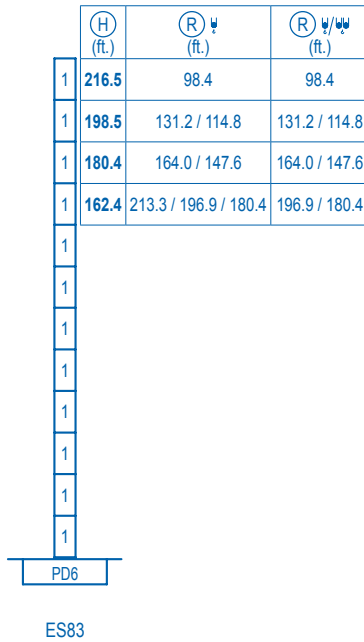

CE EN 14439 (C/25)

R (ft.)	ψ	RCmax (ft.)	82.0	98.4	114.8	131.2	147.6	164.0	180.4	196.9	213.3	↔(ft.) ↓(lbs.)
213.3	91.9		26,450	24,600	20,810	17,960	15,760	13,990	12,560	11,350	10,360	
196.9	109.9			26,450	24,880	21,640	19,130	17,100	15,450	14,100		
180.4	124.7				26,450	24,970	21,890	19,420	17,410			
164.0	132.9					26,450	23,830	20,720				
147.6	141.1						26,450	25,130				
131.2	131.2							26,450				
114.8	114.8								26,450			
98.4	98.4									26,450		

R (ft.)	ψ/ψ	RCmax (ft.)	49.2	65.6	82.0	98.4	114.8	131.2	147.6	164.0	180.4	196.9	213.3	↔(ft.) ↓(lbs.)
196.9	54.1	52,910	43,250	34,190	28,170	23,870	20,670	18,160	16,180	14,570	13,220			
180.4	65.6		52,910	40,910	33,240	27,880	23,940	20,890	18,490	16,530				
164.0	72.2		52,910	45,340	36,500	30,420	25,970	22,550	19,840					
147.6	68.9		52,910	44,950	37,120	31,560	27,420	24,250						
131.2	75.5		52,910	48,230	39,440	33,240	28,650							
114.8	78.7		52,910	52,400	42,320	35,270								
98.4	75.5		52,910	49,200	39,680									