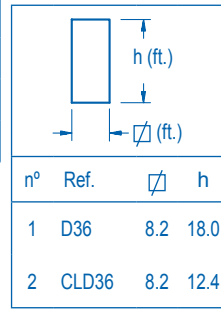

CE EN 14439 (C/25)

R (ft.)	ψ	RCmax (ft.)	82.0	98.4	114.8	131.2	147.6	164.0	180.4	196.9	213.3	↔(ft.) ↓(lbs.)
213.3	91.9		26,450	24,600	20,810	17,960	15,760	13,990	12,560	11,350	10,360	
196.9	109.9			26,450	24,880	21,640	19,130	17,100	15,450	14,100		
180.4	124.7				26,450	24,970	21,890	19,420	17,410			
164.0	132.9					26,450	23,830	20,720				
147.6	141.1						26,450	25,130				
131.2	131.2							26,450				
114.8	114.8								26,450			
98.4	98.4									26,450		

R (ft.)	ψ/ψ	RCmax (ft.)	49.2	65.6	82.0	98.4	114.8	131.2	147.6	164.0	180.4	196.9	213.3	↔(ft.) ↓(lbs.)
196.9	54.1	52,910	43,250	34,190	28,170	23,870	20,670	18,160	16,180	14,570	13,220			
180.4	65.6		52,910	40,910	33,240	27,880	23,940	20,890	18,490	16,530				
164.0	72.2		52,910	45,340	36,500	30,420	25,970	22,550	19,840					
147.6	68.9		52,910	44,950	37,120	31,560	27,420	24,250						
131.2	75.5		52,910	48,230	39,440	33,240	28,650							
114.8	78.7		52,910	52,400	42,320	35,270								
98.4	75.5		52,910	49,200	39,680									