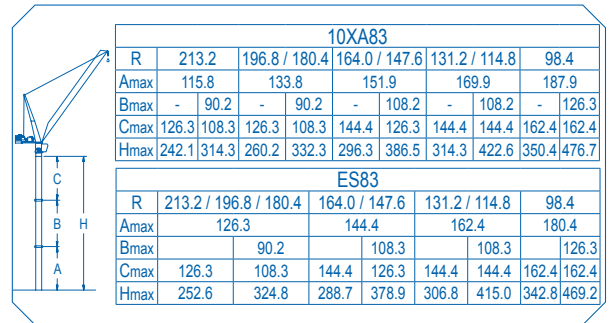

Para trepado interno consultar
Climbing inside building on request
Télescopage en bâtiment sur demande
Klettern im Gebäude auf Anfrage

R. máx.	En servicio In operation En service In Betrieb	10XR83....376,770 lbs.	R. máx.	Fuera de servicio Out of service Hors service Ausser Betrieb	10XR83....549,390 lbs.

Para otras zonas de viento o alturas superiores consultar
For other wind zones or additional hook heights on request
Pour d'autres zones de vent ou des hauteurs supplémentaires sur demande
Für andere Windzonen oder weiteren Hakenhöhen auf Anfrage

Tensión de alimentación Operating voltage Tension de service Betriebsspannung	480 V 3 ph 60 Hz

Opcional Optional En option Kaufoption	*