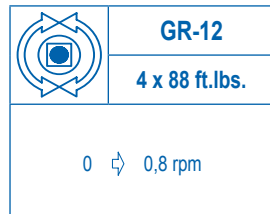

R. máx.	En servicio In operation En service In Betrieb	10XR83....376,770 lbs.	R. máx.	Fuera de servicio Out of service Hors service Ausser Betrieb	10XR83....549,390 lbs.

Para otras zonas de viento o alturas superiores consultar
For other wind zones or additional hook heights on request
Pour d'autres zones de vent ou des hauteurs supplémentaires sur demande
Für andere Windzonen oder weiteren Hakenhöhen auf Anfrage