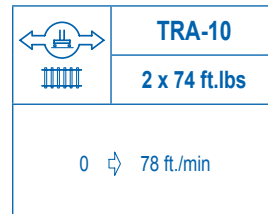

R. máx.	En servicio In operation En service In Betrieb	10XR83....376,770 lbs.	R. máx.	Fuera de servicio Out of service Hors service Ausser Betrieb	10XR83....549,390 lbs.

Para otras zonas de viento o alturas superiores consultar
For other wind zones or additional hook heights on request
Pour d'autres zones de vent ou des hauteurs supplémentaires sur demande
Für andere Windzonen oder weiteren Hakenhöhen auf Anfrage