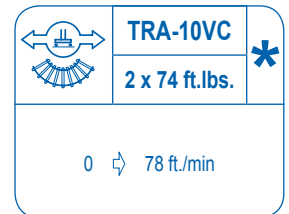

R. máx.	En servicio In operation En service In Betrieb	10XR83....376,770 lbs.	R. máx.	Fuera de servicio Out of service Hors service Ausser Betrieb	10XR83....549,390 lbs.

Para otras zonas de viento o alturas superiores consultar
For other wind zones or additional hook heights on request
Pour d'autres zones de vent ou des hauteurs supplémentaires sur demande
Für andere Windzonen oder weiteren Hakenhöhen auf Anfrage