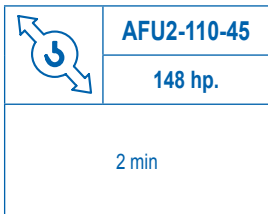

R. máx.	En servicio In operation En service In Betrieb	10XR83....376,770 lbs.	R. máx.	Fuera de servicio Out of service Hors service Ausser Betrieb	10XR83....549,390 lbs.

Para otras zonas de viento o alturas superiores consultar
For other wind zones or additional hook heights on request
Pour d'autres zones de vent ou des hauteurs supplémentaires sur demande
Für andere Windzonen oder weiteren Hakenhöhen auf Anfrage