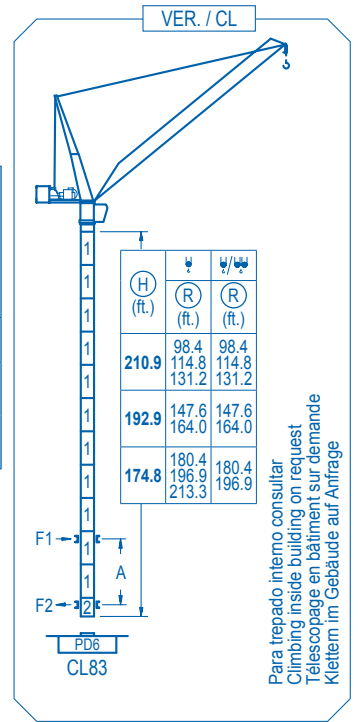

CE EN 14439 (C/25)

R (ft.)	ψ	RCmax (ft.)	82.0	98.4	114.8	131.2	147.6	164.0	180.4	196.9	213.3	↔(ft.) ↓(lbs.)
213.3	91.9		26,450	24,600	20,810	17,960	15,760	13,990	12,560	11,350	10,360	
196.9	109.9			26,450	24,880	21,640	19,130	17,100	15,450	14,100		
180.4	124.7				26,450	24,970	21,890	19,420	17,410			
164.0	132.9					26,450	23,830	20,720				
147.6	141.1						26,450	25,130				
131.2	131.2							26,450				
114.8	114.8								26,450			
98.4	98.4									26,450		

R (ft.)	ψ/ψ	RCmax (ft.)	49.2	65.6	82.0	98.4	114.8	131.2	147.6	164.0	180.4	196.9	213.3	↔(ft.) ↓(lbs.)
196.9	54.1	52,910	43,250	34,190	28,170	23,870	20,670	18,160	16,180	14,570	13,220			
180.4	65.6		52,910	40,910	33,240	27,880	23,940	20,890	18,490	16,530				
164.0	72.2		52,910	45,340	36,500	30,420	25,970	22,550	19,840					
147.6	68.9		52,910	44,950	37,120	31,560	27,420	24,250						
131.2	75.5		52,910	48,230	39,440	33,240	28,650							
114.8	78.7		52,910	52,400	42,320	35,270								
98.4	75.5		52,910	49,200	39,680									