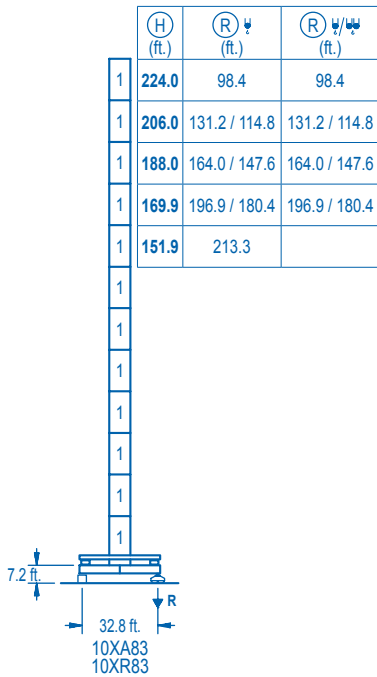

CE EN 14439 (C/25)

R (ft.)	ψ	RCmax (ft.)	82.0	98.4	114.8	131.2	147.6	164.0	180.4	196.9	213.3	↔(ft.) ↓(lbs.)
213.3	91.9		26,450	24,600	20,810	17,960	15,760	13,990	12,560	11,350	10,360	
196.9	109.9			26,450	24,880	21,640	19,130	17,100	15,450	14,100		
180.4	124.7				26,450	24,970	21,890	19,420	17,410			
164.0	132.9					26,450	23,830	20,720				
147.6	141.1						26,450	25,130				
131.2	131.2							26,450				
114.8	114.8								26,450			
98.4	98.4									26,450		

R (ft.)	ψ/ψ	RCmax (ft.)	49.2	65.6	82.0	98.4	114.8	131.2	147.6	164.0	180.4	196.9	213.3	↔(ft.) ↓(lbs.)
196.9	54.1	52,910	43,250	34,190	28,170	23,870	20,670	18,160	16,180	14,570	13,220			
180.4	65.6		52,910	40,910	33,240	27,880	23,940	20,890	18,490	16,530				
164.0	72.2		52,910	45,340	36,500	30,420	25,970	22,550	19,840					
147.6	68.9		52,910	44,950	37,120	31,560	27,420	24,250						
131.2	75.5		52,910	48,230	39,440	33,240	28,650							
114.8	78.7		52,910	52,400	42,320	35,270								
98.4	75.5		52,910	49,200	39,680									